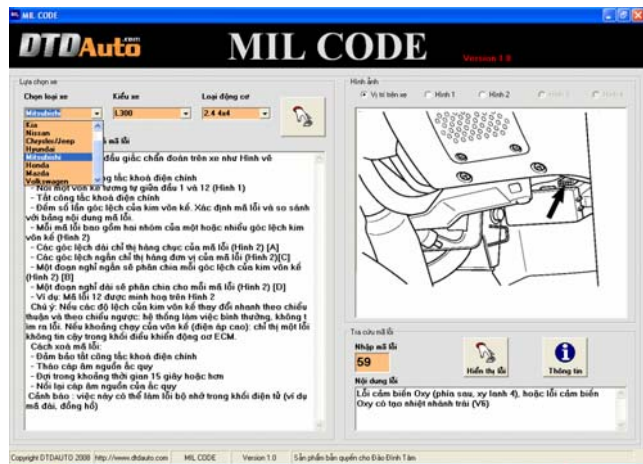

❖ **Image**

Software interface

❖ **Application**

This product is used for the following models: Mazda, Mitsubishi, Honda, Nissan, Ford, Hyundai, General Motor, Chrysler, and Volkswagen...

❖ **Feature**

- Read and clear faults
- Instruct to join contacts for separate models
- Free updates
- Copyright for only 1 PC
- Provide by order
- Suitable for normal mechanics

❖ **Advantage**

- Unnecessary to connect to car
- Simple and easy to use

❖ **Package**

- 01 CD of MIL CODE software
- 01 cover
- 01 copyright code

❖ **Computer configured**

- Process: Pentium 733 MHz or more
- Windows version: XP or Win 7
- Text font: Window font system
- Screen 1024 by 786 0rr more & Colour (16 bit or more)