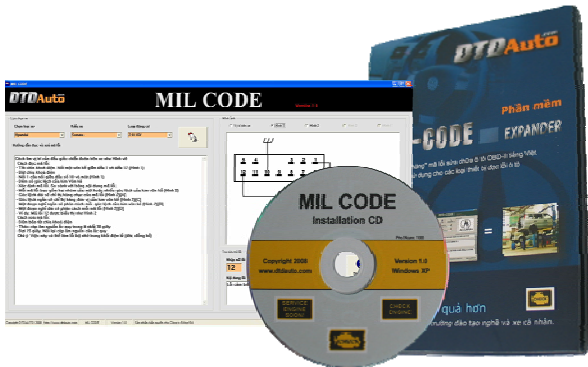

❖ **Image**

Software interface

❖ **Application**

This product is used for the following models: Mazda, Mitsubishi, Honda, Nissan, Ford, Hyundai, General Motor, Chrysler, and Volkswagen...

❖ **Feature**

- Read and clear faults
- Instruct to join contacts for separate models
- Free updates
- Copyright for only 1 PC
- Provide by order
- Suitable for normal mechanics

❖ **Advantage**

- Unnecessary to connect to car
- Simple and easy to use

❖ **Package**

- 01 CD of MIL CODE software
- 01 cover
- 01 copyright code

❖ **Computer configured**

- Process: Pentium 733 MHz or more
- Windows version: XP or Win 7
- Text font: Window font system
- Screen 1024 by 786 0rr more & Colour (16 bit or more)