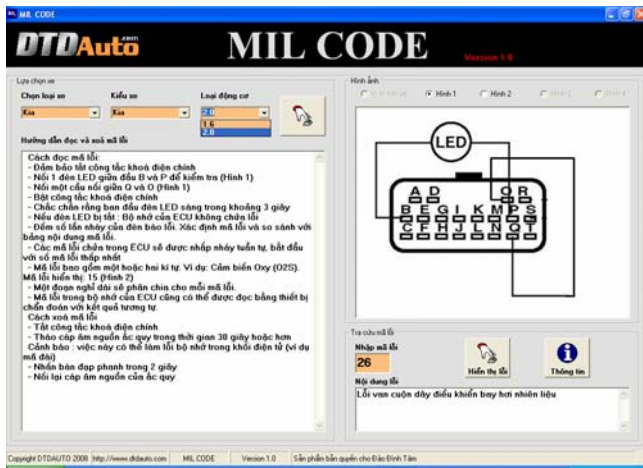

❖ **Image**

Software interface

❖ **Application**

This product is used for the following models: Mazda, Mitsubishi, Honda, Nissan, Ford, Hyundai, General Motor, Chrysler, and Volkswagen...

❖ **Feature**

- Read and clear faults
- Instruct to join contacts for separate models
- Free updates
- Copyright for only 1 PC
- Provide by order
- Suitable for normal mechanics

❖ **Advantage**

- Unnecessary to connect to car
- Simple and easy to use

❖ **Package**

- 01 CD of MIL CODE software
- 01 cover
- 01 copyright code

❖ **Computer configured**

- Process: Pentium 733 MHz or more
- Windows version: XP or Win 7
- Text font: Window font system
- Screen 1024 by 786 0rr more & Colour (16 bit or more)